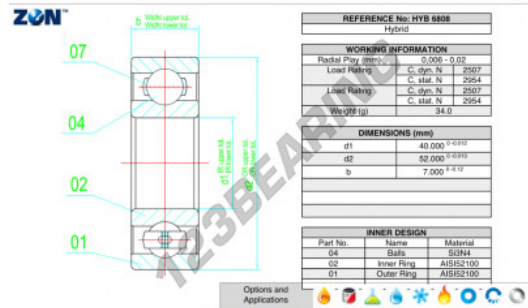

Deep groove ball bearing single row HYB-6808-ZEN - HYB-6808-ZEN

<https://www.123bearing.com/bearing-housing/deep-groove-bearing/single-row/hyb-6808-zen>

PRODUCT FEATURES

Brand	ZEN
N° Ean13	3616060561091
Inside diameter	40 mm
Outside diameter	52 mm
Thickness	7 mm
Dynamic load	2507 kN
Static load	2954 kN
Packaging	1