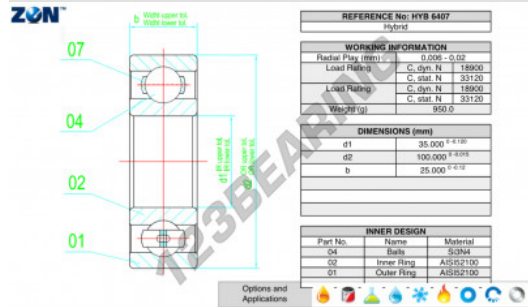

Deep groove ball bearing single row HYB-6407-ZEN - HYB-6407-ZEN

<https://www.123bearing.com/bearing-housing/deep-groove-bearing/single-row/hyb-6407-zen>

PRODUCT FEATURES

Brand	ZEN
N° Ean13	3616060561084
Inside diameter	35 mm
Outside diameter	100 mm
Thickness	25 mm
Dynamic load	18900 kN
Static load	33120 kN
Packaging	1