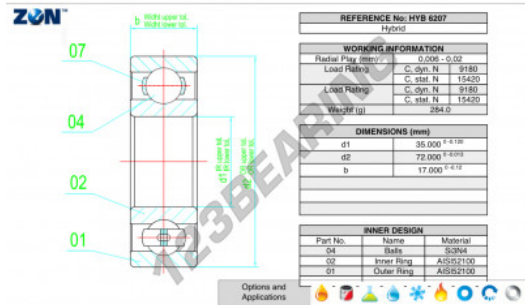

Deep groove ball bearing single row HYB-6207-ZEN - HYB-6207-ZEN

<https://www.123bearing.com/bearing-housing/deep-groove-bearing/single-row/hyb-6207-zen>

PRODUCT FEATURES

Brand	ZEN
N° Ean13	3616060561046
Inside diameter	35 mm
Outside diameter	72 mm
Thickness	17 mm
Dynamic load	9180 kN
Static load	15420 kN
Packaging	1