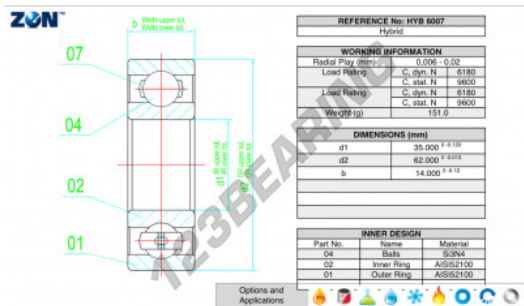

Deep groove ball bearing single row HYB-6007-ZEN - HYB-6007-ZEN

<https://www.123bearing.com/bearing-housing/deep-groove-bearing/single-row/hyb-6007-zen>

PRODUCT FEATURES

Brand	ZEN
N° Ean13	3616060561022
Inside diameter	35 mm
Outside diameter	62 mm
Thickness	14 mm
Dynamic load	6180 kN
Static load	9600 kN
Packaging	1