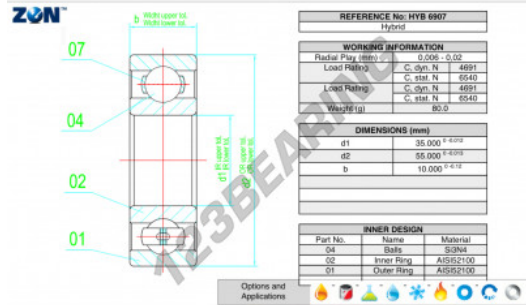

## Deep groove ball bearing single row HYB-6907-ZEN - HYB-6907-ZEN

<https://www.123bearing.com/bearing-housing/deep-groove-bearing/single-row/hyb-6907-zen>

### PRODUCT FEATURES

Brand	ZEN
N° Ean13	3616060561015
Inside diameter	35 mm
Outside diameter	55 mm
Thickness	10 mm
Dynamic load	4691 kN
Static load	6540 kN
Packaging	1

[contact@123bearing.com](mailto:contact@123bearing.com)