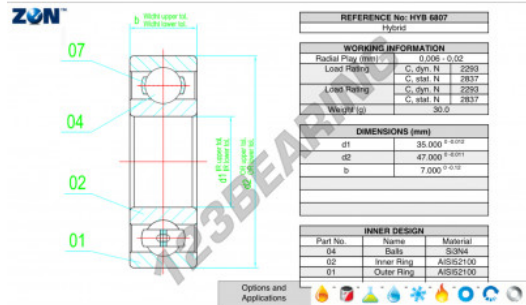

## Deep groove ball bearing single row HYB-6807-ZEN - HYB-6807-ZEN

<https://www.123bearing.com/bearing-housing/deep-groove-bearing/single-row/hyb-6807-zen>

### PRODUCT FEATURES

Brand	ZEN
N° Ean13	3616060561008
Inside diameter	35 mm
Outside diameter	47 mm
Thickness	7 mm
Dynamic load	2293 kN
Static load	2837 kN
Packaging	1

[contact@123bearing.com](mailto:contact@123bearing.com)