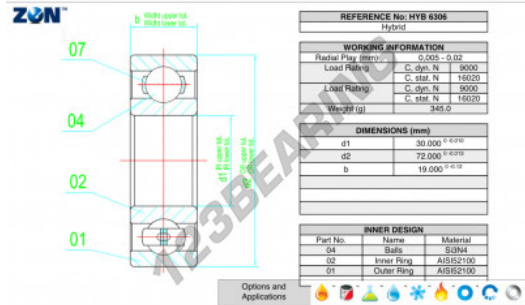

Deep groove ball bearing single row HYB-6306-ZEN - HYB-6306-ZEN

<https://www.123bearing.com/bearing-housing/deep-groove-bearing/single-row/hyb-6306-zen>

PRODUCT FEATURES

Brand	ZEN
N° Ean13	3616060560971
Inside diameter	30 mm
Inside diameter	1.181" inch
Outside diameter	72 mm
Outside diameter	2.835" inch
Thickness	19 mm
Thickness	0.748" inch
Dynamic load	9000 kN
Static load	16020 kN
Packaging	1