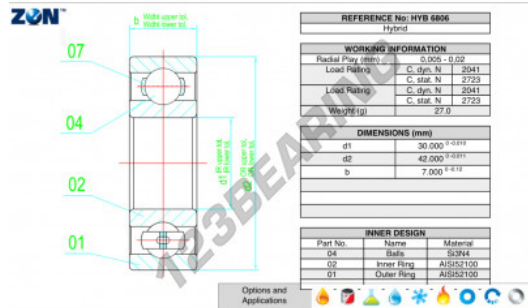

## Deep groove ball bearing single row HYB-6806-ZEN - HYB-6806-ZEN

<https://www.123bearing.com/bearing-housing/deep-groove-bearing/single-row/hyb-6806-zen>

### PRODUCT FEATURES

Brand	ZEN
N° Ean13	3616060560919
Inside diameter	30 mm
Inside diameter	1.181" inch
Outside diameter	42 mm
Outside diameter	1.654" inch
Thickness	7 mm
Thickness	0.276" inch
Dynamic load	2041 kN
Static load	2723 kN
Packaging	1