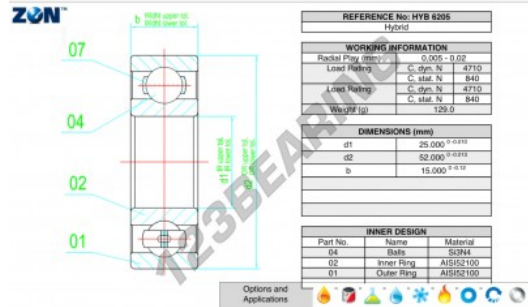

Deep groove ball bearing single row HYB-6205-ZEN - HYB-6205-ZEN

<https://www.123bearing.com/bearing-housing/deep-groove-bearing/single-row/hyb-6205-zen>

PRODUCT FEATURES

Brand	ZEN
N° Ean13	3616060560872
Inside diameter	25 mm
Outside diameter	52 mm
Thickness	15 mm
Dynamic load	4710 kN
Static load	840 kN
Packaging	1