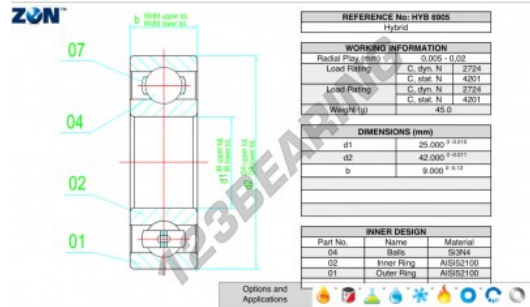

Deep groove ball bearing single row HYB-6905-ZEN - HYB-6905-ZEN

<https://www.123bearing.com/bearing-housing/deep-groove-bearing/single-row/hyb-6905-zen>

PRODUCT FEATURES

Brand	ZEN
N° Ean13	3616060560841
Inside diameter	25 mm
Outside diameter	42 mm
Thickness	9 mm
Dynamic load	2724 kN
Static load	4201 kN
Packaging	1