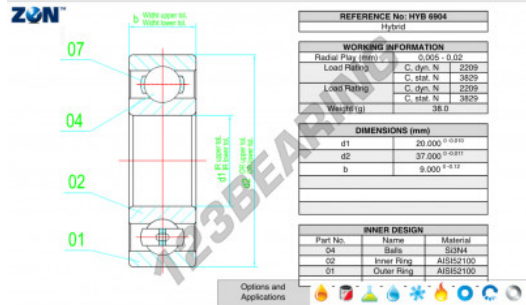

## Deep groove ball bearing single row HYB-6904-ZEN - HYB-6904-ZEN

<https://www.123bearing.com/bearing-housing/deep-groove-bearing/single-row/hyb-6904-zen>

### PRODUCT FEATURES

Brand	ZEN
N° Ean13	3616060560766
Inside diameter	20 mm
Inside diameter	0.787" inch
Outside diameter	37 mm
Outside diameter	1.457" inch
Thickness	9 mm
Thickness	0.354" inch
Dynamic load	2209 kN
Static load	3829 kN
Packaging	1