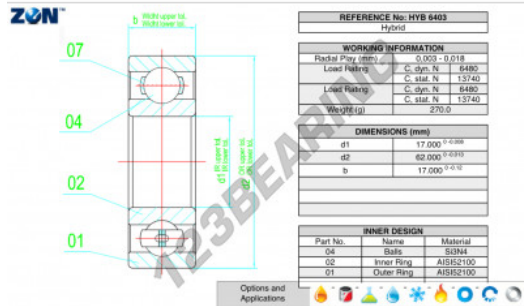

Deep groove ball bearing single row HYB-6403-ZEN - HYB-6403-ZEN

<https://www.123bearing.com/bearing-housing/deep-groove-bearing/single-row/hyb-6403-zen>

PRODUCT FEATURES

Brand	ZEN
N° Ean13	3616060560742
Inside diameter	17 mm
Inside diameter	0.669" inch
Outside diameter	62 mm
Outside diameter	2.441" inch
Thickness	17 mm
Thickness	0.669" inch
Dynamic load	6480 kN
Static load	13740 kN
Packaging	1