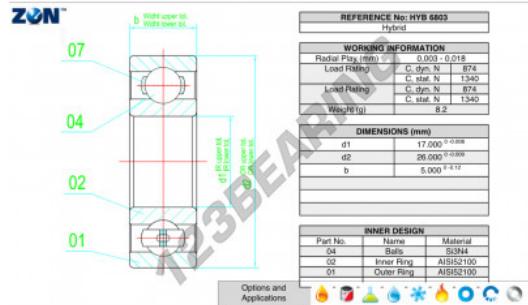

## Deep groove ball bearing single row HYB-6803-ZEN - HYB-6803-ZEN

<https://www.123bearing.com/bearing-housing/deep-groove-bearing/single-row/hyb-6803-zen>

### PRODUCT FEATURES

Brand	ZEN
N° Ean13	3616060560674
Inside diameter	17 mm
Outside diameter	26 mm
Thickness	5 mm
Dynamic load	874 kN
Static load	1340 kN
Packaging	1

[contact@123bearing.com](mailto:contact@123bearing.com)