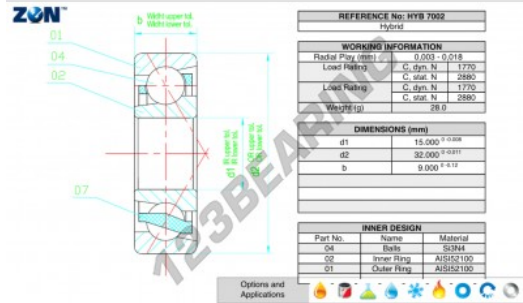

Deep groove ball bearing single row HYB-7002-ZEN - HYB-7002-ZEN

<https://www.123bearing.com/bearing-housing/deep-groove-bearing/single-row/hyb-7002-zen>

PRODUCT FEATURES

Brand	ZEN
N° Ean13	3616060560636
Inside diameter	15 mm
Inside diameter	0.591" inch
Outside diameter	32 mm
Outside diameter	1.26" inch
Thickness	9 mm
Thickness	0.354" inch
Dynamic load	1770 kN
Static load	2880 kN
Packaging	1