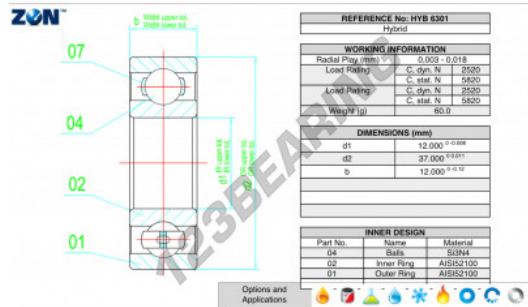

Deep groove ball bearing single row HYB-6301-ZEN - HYB-6301-ZEN

<https://www.123bearing.com/bearing-housing/deep-groove-bearing/single-row/hyb-6301-zen>

PRODUCT FEATURES

Brand	ZEN
N° Ean13	3616060560599
Inside diameter	12 mm
Outside diameter	37 mm
Thickness	12 mm
Dynamic load	2520 kN
Static load	5820 kN
Packaging	1