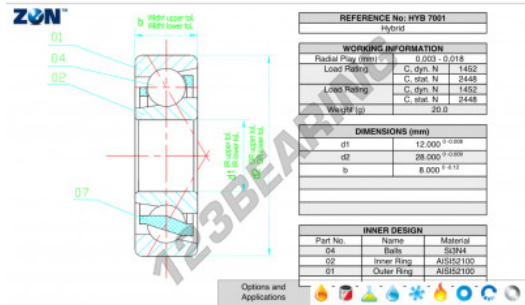

## Deep groove ball bearing single row HYB-7001-ZEN - HYB-7001-ZEN

<https://www.123bearing.com/bearing-housing/deep-groove-bearing/single-row/hyb-7001-zen>

### PRODUCT FEATURES

Brand	ZEN
N° Ean13	3616060560568
Inside diameter	12 mm
Outside diameter	28 mm
Thickness	8 mm
Dynamic load	1452 kN
Static load	2448 kN
Packaging	1

[contact@123bearing.com](mailto:contact@123bearing.com)