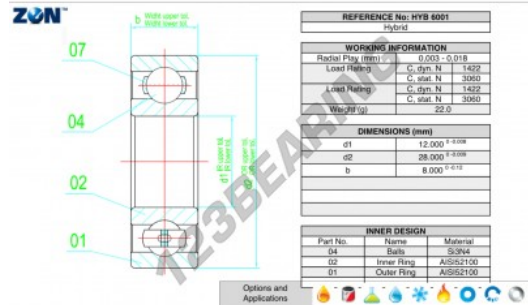

Deep groove ball bearing single row HYB-6001-ZEN - HYB-6001-ZEN

<https://www.123bearing.com/bearing-housing/deep-groove-bearing/single-row/hyb-6001-zen>

PRODUCT FEATURES

Brand	ZEN
N° Ean13	3616060560414
Inside diameter	12 mm
Outside diameter	28 mm
Thickness	8 mm
Dynamic load	1422 kN
Static load	3060 kN
Packaging	1