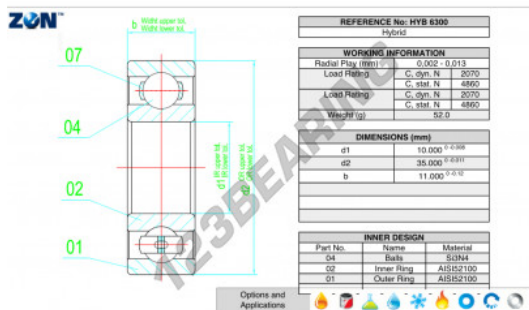

Deep groove ball bearing single row HYB-6300-ZEN - HYB-6300-ZEN

<https://www.123bearing.com/bearing-housing/deep-groove-bearing/single-row/hyb-6300-zen>

PRODUCT FEATURES

Brand	ZEN
N° Ean13	3616060560384
Inside diameter	10 mm
Outside diameter	35 mm
Thickness	11 mm
Dynamic load	2070 kN
Static load	4860 kN
Packaging	1