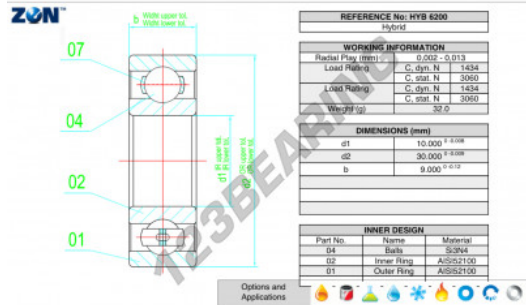

## Deep groove ball bearing single row HYB-6200-ZEN - HYB-6200-ZEN

<https://www.123bearing.com/bearing-housing/deep-groove-bearing/single-row/hyb-6200-zen>

### PRODUCT FEATURES

Brand	ZEN
N° Ean13	3616060560353
Inside diameter	10 mm
Outside diameter	30 mm
Thickness	9 mm
Dynamic load	1434 kN
Static load	3060 kN
Packaging	1

[contact@123bearing.com](mailto:contact@123bearing.com)