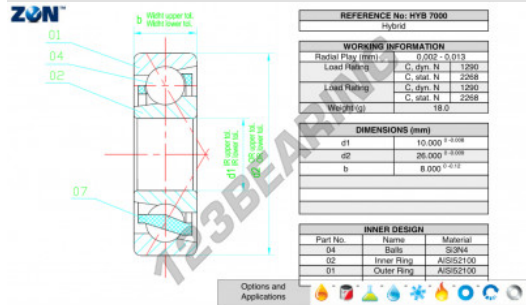

Deep groove ball bearing single row HYB-7000-ZEN - HYB-7000-ZEN

<https://www.123bearing.com/bearing-housing/deep-groove-bearing/single-row/hyb-7000-zen>

PRODUCT FEATURES

Brand	ZEN
N° Ean13	3616060560346
Inside diameter	10 mm
Outside diameter	26 mm
Thickness	8 mm
Dynamic load	1290 kN
Static load	2268 kN
Packaging	1