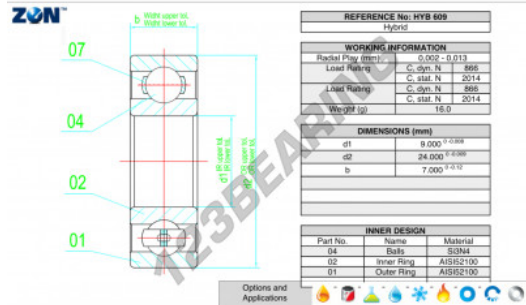

## Deep groove ball bearing single row HYB-609-ZEN - HYB-609-ZEN

<https://www.123bearing.com/bearing-housing/deep-groove-bearing/single-row/hyb-609-zen>

### PRODUCT FEATURES

Brand	ZEN
N° Ean13	3616060560285
Inside diameter	9 mm
Outside diameter	24 mm
Thickness	7 mm
Dynamic load	866 kN
Static load	2014 kN
Packaging	1

[contact@123bearing.com](mailto:contact@123bearing.com)