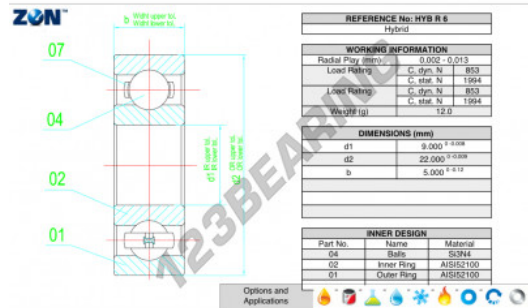

## Deep groove ball bearing single row HYB-R6-ZEN - HYB-R6-ZEN

<https://www.123bearing.com/bearing-housing/deep-groove-bearing/single-row/hyb-r6-zen>

### PRODUCT FEATURES

Brand	ZEN
N° Ean13	3616060560278
Inside diameter	9.5 mm
Outside diameter	22.2 mm
Thickness	7.1 mm
Dynamic load	853 kN
Static load	1994 kN
Packaging	1

[contact@123bearing.com](mailto:contact@123bearing.com)