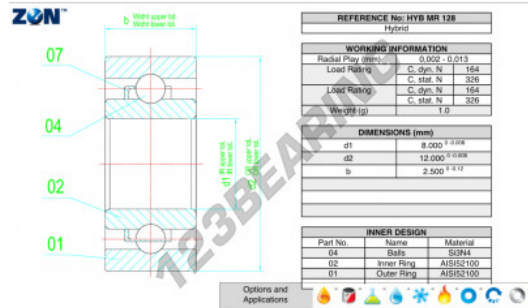

## Deep groove ball bearing single row HYB-MR128-ZEN - HYB-MR128-ZEN

<https://www.123bearing.com/bearing-housing/deep-groove-bearing/single-row/hyb-mr128-zen>

### PRODUCT FEATURES

Brand	ZEN
N° Ean13	3616060560087
Inside diameter	8 mm
Outside diameter	12 mm
Thickness	2.5 mm
Dynamic load	164 kN
Static load	326 kN
Packaging	1

[contact@123bearing.com](mailto:contact@123bearing.com)