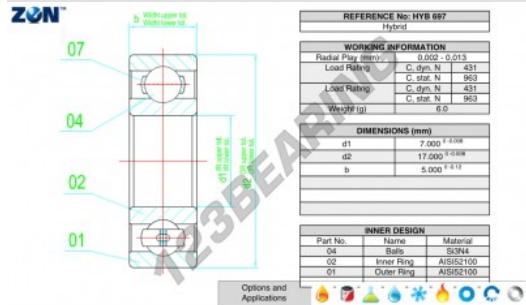

Deep groove ball bearing single row HYB-697-ZEN - HYB-697-ZEN

<https://www.123bearing.com/bearing-housing/deep-groove-bearing/single-row/hyb-697-zen>

PRODUCT FEATURES

Brand	ZEN
N° Ean13	3616060560070
Inside diameter	7 mm
Outside diameter	17 mm
Thickness	5 mm
Dynamic load	431 kN
Static load	963 kN
Packaging	1