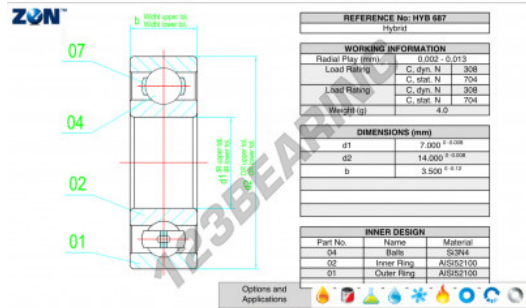

Deep groove ball bearing single row HYB-687-ZEN - HYB-687-ZEN

<https://www.123bearing.com/bearing-housing/deep-groove-bearing/single-row/hyb-687-zen>

PRODUCT FEATURES

Brand	ZEN
N° Ean13	3616060560063
Inside diameter	7 mm
Outside diameter	14 mm
Thickness	3.5 mm
Dynamic load	308 kN
Static load	704 kN
Packaging	1