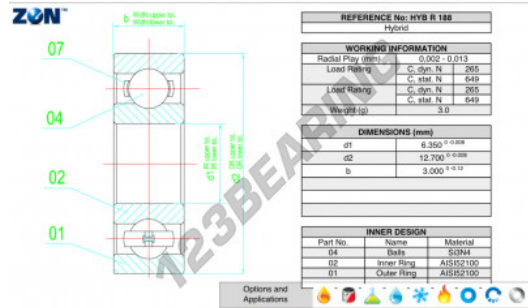

## Deep groove ball bearing single row HYB-R188-ZEN - HYB-R188-ZEN

<https://www.123bearing.com/bearing-housing/deep-groove-bearing/single-row/hyb-r188-zen>

### PRODUCT FEATURES

Brand	ZEN
N° Ean13	3616060559968
Inside diameter	6.35 mm
Outside diameter	12.7 mm
Thickness	3 mm
Dynamic load	265 kN
Static load	649 kN
Packaging	1

[contact@123bearing.com](mailto:contact@123bearing.com)