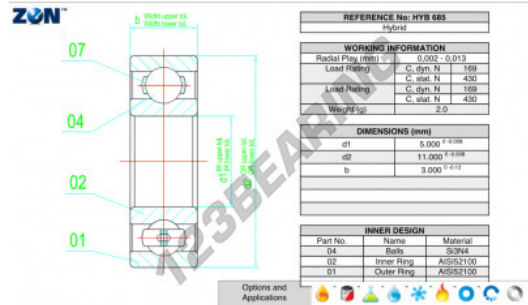

## Deep groove ball bearing single row HYB-685-ZEN - HYB-685-ZEN

<https://www.123bearing.com/bearing-housing/deep-groove-bearing/single-row/hyb-685-zen>

### PRODUCT FEATURES

Brand	ZEN
N° Ean13	3616060559654
Inside diameter	5 mm
Outside diameter	11 mm
Thickness	3 mm
Dynamic load	169 kN
Static load	430 kN
Packaging	1

[contact@123bearing.com](mailto:contact@123bearing.com)