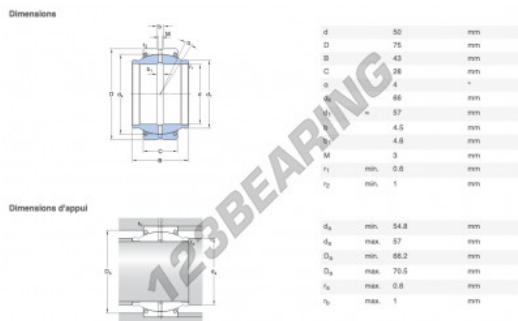

## GE Rod end GEM50-ES-2RS-SKF - GEM50-ES-2RS-SKF

<https://www.123bearing.com/bearing-housing/rod-end/ge/gem50-es-2rs-skf>

### PRODUCT FEATURES

Brand	SKF
N° Ean13	7316577003362
Inside diameter	50 mm
Outside diameter	75 mm
Thickness	43 mm
Type	GE
Weight	560 g
Thread	NA
Lubrication	with
Packaging	1

[contact@123bearing.com](mailto:contact@123bearing.com)