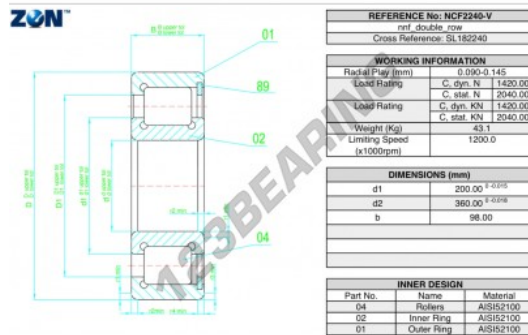

Roller bearing NCF2240-V-ZEN - NCF2240-V-ZEN

<https://www.123bearing.com/bearing-housing/roller-bearing/roller/ncf2240-v-zen>

PRODUCT FEATURES

Brand	ZEN
N° Ean13	3616060509369
Inside diameter	200 mm
Inside diameter	7.874" inch
Outside diameter	360 mm
Outside diameter	14.173" inch
Thickness	98 mm
Thickness	3.858" inch
Limiting speed	1200 rpm
Dynamic load	1420 kN
Static load	2040 kN
Packaging	1