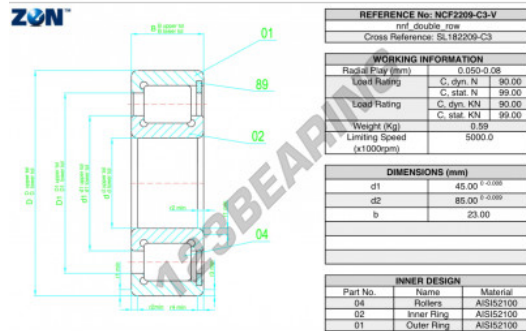

## Roller bearing NCF2209-C3-V-ZEN - NCF2209-C3-V-ZEN

<https://www.123bearing.com/bearing-housing/roller-bearing/roller/ncf2209-c3-v-zen>

### PRODUCT FEATURES

Brand	ZEN
N° Ean13	3616060509031
Inside diameter	45 mm
Outside diameter	85 mm
Thickness	23 mm
Limiting speed	5000 rpm
Dynamic load	90 kN
Static load	99 kN
Packaging	1

[contact@123bearing.com](mailto:contact@123bearing.com)