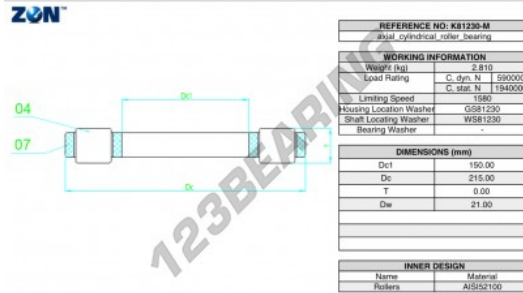

Thrust roller bearing K81230-M-ZEN - K81230-M-ZEN

<https://www.123bearing.com/bearing-housing/roller-bearing/thrust/k81230-m-zen>

PRODUCT FEATURES

Brand	ZEN
N° Ean13	3616060508676
Inside diameter	150 mm
Outside diameter	215 mm
Thickness	21 mm
Limiting speed	1580 rpm
Dynamic load	590 kN
Static load	1940 kN
Packaging	1