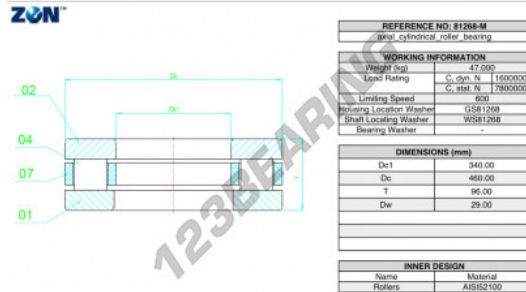

Thrust roller bearing 81268-M-ZEN - 81268-M-ZEN

<https://www.123bearing.com/bearing-housing/roller-bearing/thrust/81268-m-zen>

PRODUCT FEATURES

Brand	ZEN
N° Ean13	3616060508188
Inside diameter	340 mm
Outside diameter	460 mm
Thickness	96 mm
Limiting speed	600 rpm
Dynamic load	1600 kN
Static load	7800 kN
Packaging	-