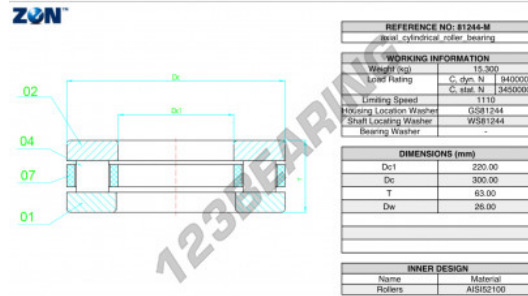

Thrust roller bearing 81244-M-ZEN - 81244-M-ZEN

<https://www.123bearing.com/bearing-housing/roller-bearing/thrust/81244-m-zen>

PRODUCT FEATURES

Brand	ZEN
N° Ean13	3616060508140
Inside diameter	220 mm
Inside diameter	8.661" inch
Outside diameter	300 mm
Outside diameter	11.811" inch
Thickness	63 mm
Thickness	2.48" inch
Limiting speed	1110 rpm
Dynamic load	940 kN
Static load	3450 kN
Packaging	1