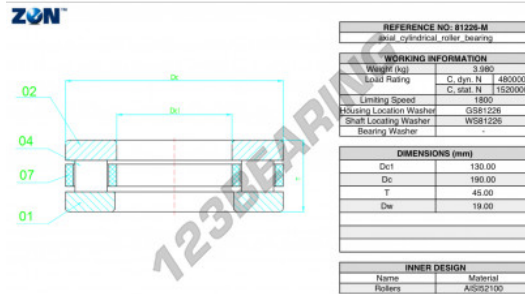

Thrust roller bearing 81226-M-ZEN - 81226-M-ZEN

<https://www.123bearing.com/bearing-housing/roller-bearing/thrust/81226-m-zen>

PRODUCT FEATURES

Brand	ZEN
N° Ean13	3616060508072
Inside diameter	130 mm
Outside diameter	190 mm
Thickness	45 mm
Limiting speed	1800 rpm
Dynamic load	480 kN
Static load	1520 kN
Packaging	1