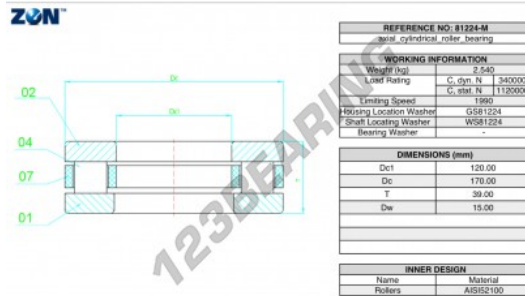

Thrust roller bearing 81224-M-ZEN - 81224-M-ZEN

<https://www.123bearing.com/bearing-housing/roller-bearing/thrust/81224-m-zen>

PRODUCT FEATURES

Brand	ZEN
N° Ean13	3616060508058
Inside diameter	120 mm
Outside diameter	170 mm
Thickness	39 mm
Limiting speed	1990 rpm
Dynamic load	340 kN
Static load	1120 kN
Packaging	1