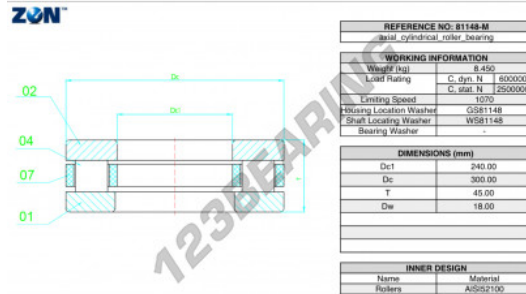

## Thrust roller bearing 81148-M-ZEN - 81148-M-ZEN

<https://www.123bearing.com/bearing-housing/roller-bearing/thrust/81148-m-zen>

### PRODUCT FEATURES

Brand	ZEN
N° Ean13	3616060507884
Inside diameter	240 mm
Inside diameter	9.449" inch
Outside diameter	300 mm
Outside diameter	11.811" inch
Thickness	18 mm
Thickness	0.709" inch
Limiting speed	1070 rpm
Weight	7718 g
Dynamic load	600 kN
Static load	2500 kN
Packaging	1