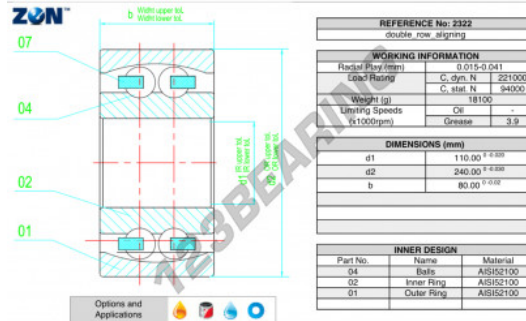

Self aligning ball bearing 2322-ZEN - 2322-ZEN

<https://www.123bearing.com/bearing-housing/deep-groove-bearing/sefl-aligning/2322-zen>

PRODUCT FEATURES

Brand	ZEN
N° Ean13	3616060505781
Inside diameter	110 mm
Outside diameter	240 mm
Thickness	80 mm
Limiting speed	3900 rpm
Dynamic load	221 kN
Static load	94 kN
Packaging	1