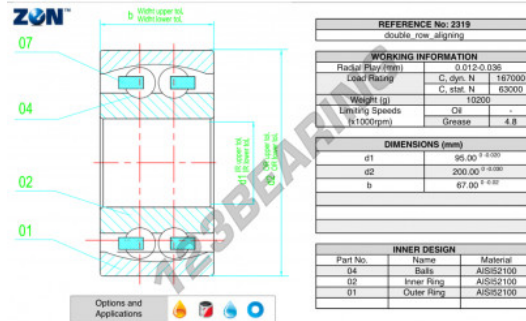

Self aligning ball bearing 2319-ZEN - 2319-ZEN

<https://www.123bearing.com/bearing-housing/deep-groove-bearing/sefl-aligning/2319-zen>

PRODUCT FEATURES

Brand	ZEN
N° Ean13	3616060505767
Inside diameter	95 mm
Inside diameter	3.74" inch
Outside diameter	200 mm
Outside diameter	7.874" inch
Thickness	67 mm
Thickness	2.638" inch
Limiting speed	4800 rpm
Dynamic load	167 kN
Static load	63 kN
Packaging	1