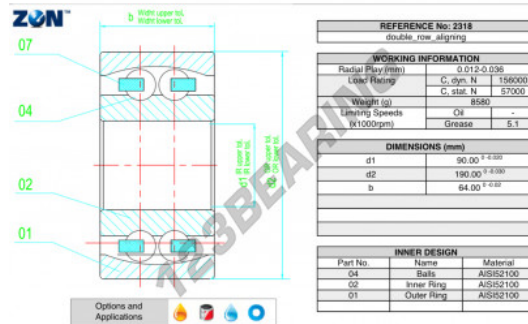

Self aligning ball bearing 2318-ZEN - 2318-ZEN

<https://www.123bearing.com/bearing-housing/deep-groove-bearing/sefl-aligning/2318-zen>

PRODUCT FEATURES

Brand	ZEN
N° Ean13	3616060505750
Inside diameter	90 mm
Outside diameter	190 mm
Thickness	64 mm
Limiting speed	5100 rpm
Dynamic load	156 kN
Static load	57 kN
Packaging	1