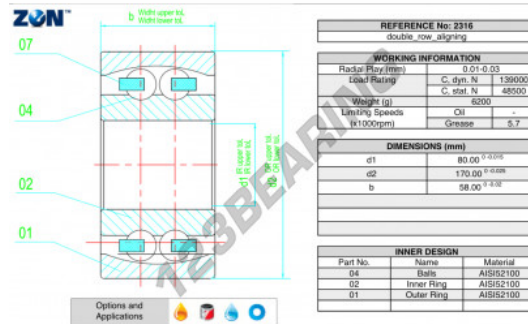

## Self aligning ball bearing 2316-ZEN - 2316-ZEN

<https://www.123bearing.com/bearing-housing/deep-groove-bearing/sefl-aligning/2316-zen>

## PRODUCT FEATURES

|                  |               |
|------------------|---------------|
| Brand            | ZEN           |
| N° Ean13         | 3616060505736 |
| Inside diameter  | 80 mm         |
| Outside diameter | 170 mm        |
| Thickness        | 58 mm         |
| Limiting speed   | 5700 rpm      |
| Weight           | 5657 g        |
| Dynamic load     | 139 kN        |
| Static load      | 48.5 kN       |
| Packaging        | 1             |