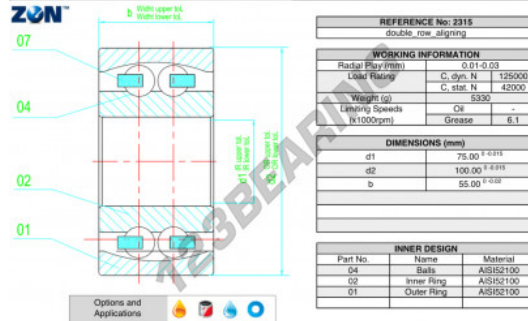

## Self aligning ball bearing 2315-ZEN - 2315-ZEN

<https://www.123bearing.com/bearing-housing/deep-groove-bearing/sefl-aligning/2315-zen>

## PRODUCT FEATURES

Brand	ZEN
N° Ean13	3616060505729
Inside diameter	75 mm
Outside diameter	160 mm
Thickness	55 mm
Limiting speed	6100 rpm
Dynamic load	125 kN
Static load	42 kN
Packaging	1

[contact@123bearing.com](mailto:contact@123bearing.com)