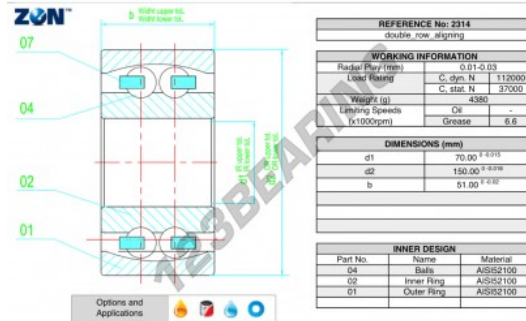

## Self aligning ball bearing 2314-ZEN - 2314-ZEN

<https://www.123bearing.com/bearing-housing/deep-groove-bearing/sefl-aligning/2314-zen>

### PRODUCT FEATURES

Brand	ZEN
N° Ean13	3616060505712
Inside diameter	70 mm
Outside diameter	150 mm
Thickness	51 mm
Limiting speed	6600 rpm
Dynamic load	112 kN
Static load	37 kN
Packaging	1

[contact@123bearing.com](mailto:contact@123bearing.com)