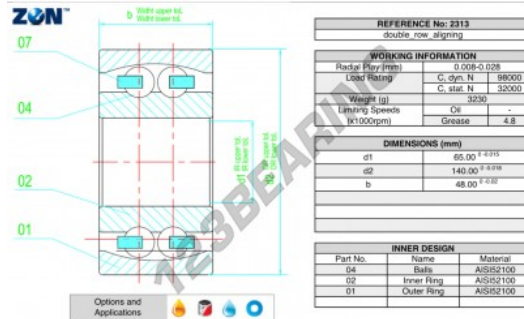

Self aligning ball bearing 2313-ZEN - 2313-ZEN

<https://www.123bearing.com/bearing-housing/deep-groove-bearing/sefl-aligning/2313-zen>

PRODUCT FEATURES

Brand	ZEN
N° Ean13	3616060505705
Inside diameter	65 mm
Inside diameter	2.559" inch
Outside diameter	140 mm
Outside diameter	5.512" inch
Thickness	48 mm
Thickness	1.89" inch
Limiting speed	4800 rpm
Weight	3242 g
Dynamic load	98 kN
Static load	32 kN
Packaging	1