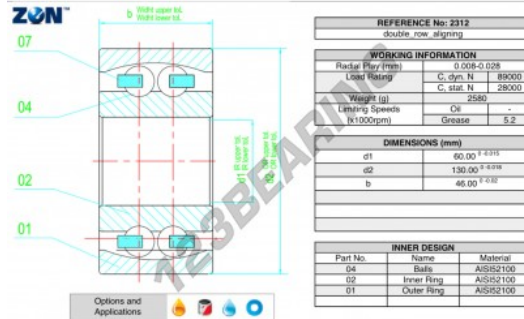

Self aligning ball bearing 2312-ZEN - 2312-ZEN

<https://www.123bearing.com/bearing-housing/deep-groove-bearing/sefl-aligning/2312-zen>

PRODUCT FEATURES

Brand	ZEN
N° Ean13	3616060505699
Inside diameter	60 mm
Outside diameter	130 mm
Thickness	46 mm
Limiting speed	5200 rpm
Weight	2612 g
Dynamic load	89 kN
Static load	28 kN
Packaging	1