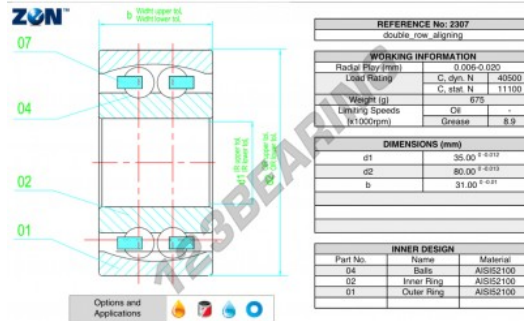

Self aligning ball bearing 2307-ZEN - 2307-ZEN

<https://www.123bearing.com/bearing-housing/deep-groove-bearing/sefl-aligning/2307-zen>

PRODUCT FEATURES

Brand	ZEN
N° Ean13	3616060505644
Inside diameter	35 mm
Outside diameter	80 mm
Thickness	31 mm
Limiting speed	8900 rpm
Weight	659 g
Dynamic load	40.5 kN
Static load	11.1 kN
Packaging	1