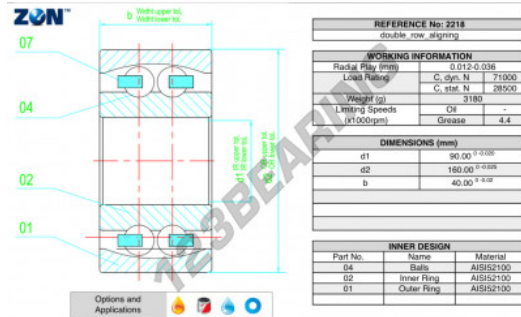

Self aligning ball bearing 2218-ZEN - 2218-ZEN

<https://www.123bearing.com/bearing-housing/deep-groove-bearing/sefl-aligning/2218-zen>

PRODUCT FEATURES

Brand	ZEN
N° Ean13	3616060505552
Inside diameter	90 mm
Outside diameter	160 mm
Thickness	40 mm
Limiting speed	4400 rpm
Dynamic load	71 kN
Static load	28.5 kN
Packaging	1