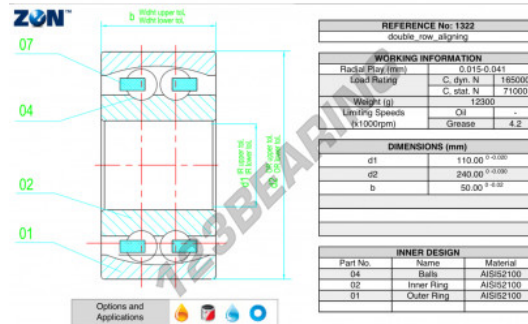

Self aligning ball bearing 1322-ZEN - 1322-ZEN

<https://www.123bearing.com/bearing-housing/deep-groove-bearing/sefl-aligning/1322-zen>

PRODUCT FEATURES

Brand	ZEN
N° Ean13	3616060505361
Inside diameter	110 mm
Outside diameter	240 mm
Thickness	50 mm
Limiting speed	4200 rpm
Dynamic load	165 kN
Static load	71 kN
Packaging	1