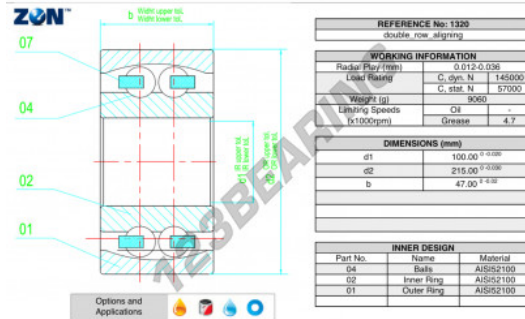

Self aligning ball bearing 1320-ZEN - 1320-ZEN

<https://www.123bearing.com/bearing-housing/deep-groove-bearing/sefl-aligning/1320-zen>

PRODUCT FEATURES

Brand	ZEN
N° Ean13	3616060505354
Inside diameter	100 mm
Outside diameter	215 mm
Thickness	47 mm
Limiting speed	4700 rpm
Dynamic load	145 kN
Static load	57 kN
Packaging	1