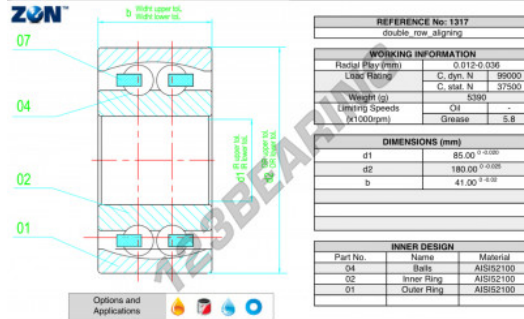

Self aligning ball bearing 1317-ZEN - 1317-ZEN

<https://www.123bearing.com/bearing-housing/deep-groove-bearing/sefl-aligning/1317-zen>

PRODUCT FEATURES

Brand	ZEN
N° Ean13	3616060505323
Inside diameter	85 mm
Outside diameter	180 mm
Thickness	41 mm
Limiting speed	5800 rpm
Dynamic load	99 kN
Static load	37.5 kN
Packaging	1