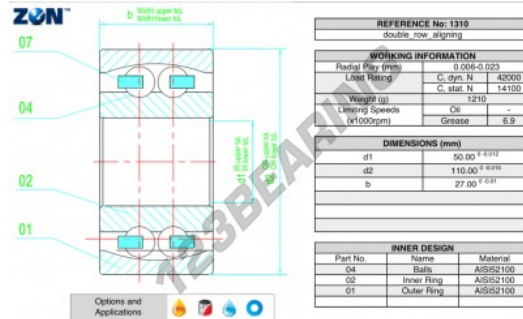

## Self aligning ball bearing 1310-ZEN - 1310-ZEN

<https://www.123bearing.com/bearing-housing/deep-groove-bearing/sefl-aligning/1310-zen>

### PRODUCT FEATURES

Brand	ZEN
N° Ean13	3616060505255
Inside diameter	50 mm
Outside diameter	110 mm
Thickness	27 mm
Limiting speed	6900 rpm
Weight	1200 g
Dynamic load	42 kN
Static load	14.1 kN
Packaging	1